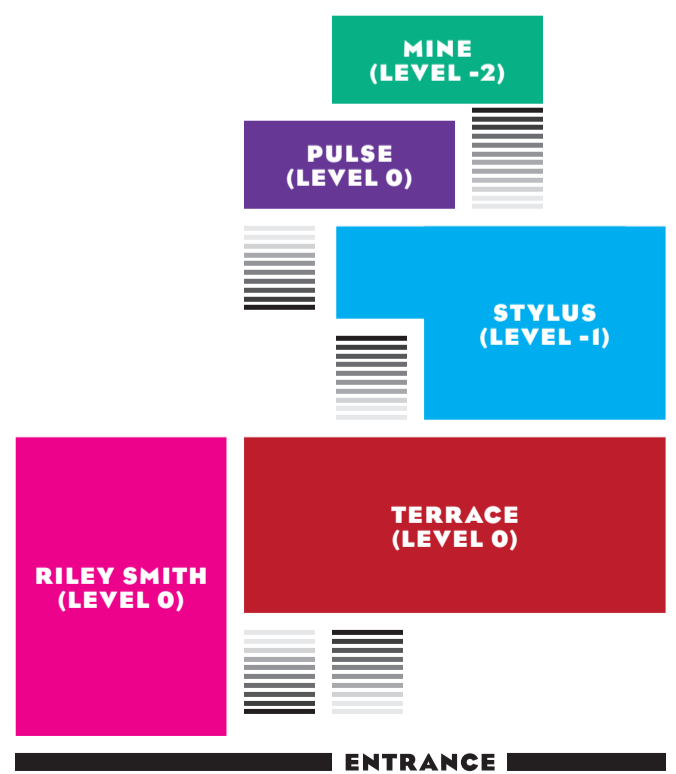

	STYLUS	RILEY SMITH	MINE	PULSE	TERRACE
22:45 – 23:00	WILD BEASTS	THE BIG PINK	THREE TRAPPED TIGERS	2:54	
22:30 – 22:45					
22:15 – 22:30					
22:00 – 22:15					
21:45 – 22:00					
21:30 – 21:45					
21:15 – 21:30	YUCK	THE ANTLERS	RINGO DEATHSTARR	BOS ANGELES	TRASH HUMBERS (FEATURE FILM)
21:00 – 21:15					
20:45 – 21:00					
20:30 – 20:45					
20:15 – 20:30					
20:00 – 20:15					
19:45 – 20:00	STEPHEN MALKMUS & THE JICKS	VESSELS	BRAIDS	EAGULLS	TRASH HUMBERS (FEATURE FILM)
19:30 – 19:45					
19:15 – 19:30					
19:00 – 19:15					
18:45 – 19:00					
18:30 – 18:45					
18:15 – 18:30	SUMMERCAMP	CIVERS	SPECTOR	STEALING SHEEP	WARP SHORTS
18:00 – 18:15					
17:45 – 18:00					
17:30 – 17:45					
17:15 – 17:30					
17:00 – 17:15					
16:45 – 17:00	DUTCH UNCLES	ISLET	GARDENS & VILLA	DOUBLE MUSCLE	RUBBER JOHNNY
16:30 – 16:45					
16:15 – 16:30					
16:00 – 16:15					
15:45 – 16:00					
15:30 – 15:45					
15:15 – 15:30	BIG DEAL	EXITMUSIC	OUTFIT	WARP SHORTS	CRACK WILLOW (FEATURE FILM)
15:00 – 15:15					
14:45 – 15:00					
14:30 – 14:45					
14:15 – 14:30					
14:00 – 14:15					
		HOOKWORMS	FEAR OF MEN		

RUNNING TIMES

MAP*

* Do not use this map in the event of fire or any kind of emergency, it is almost useless.